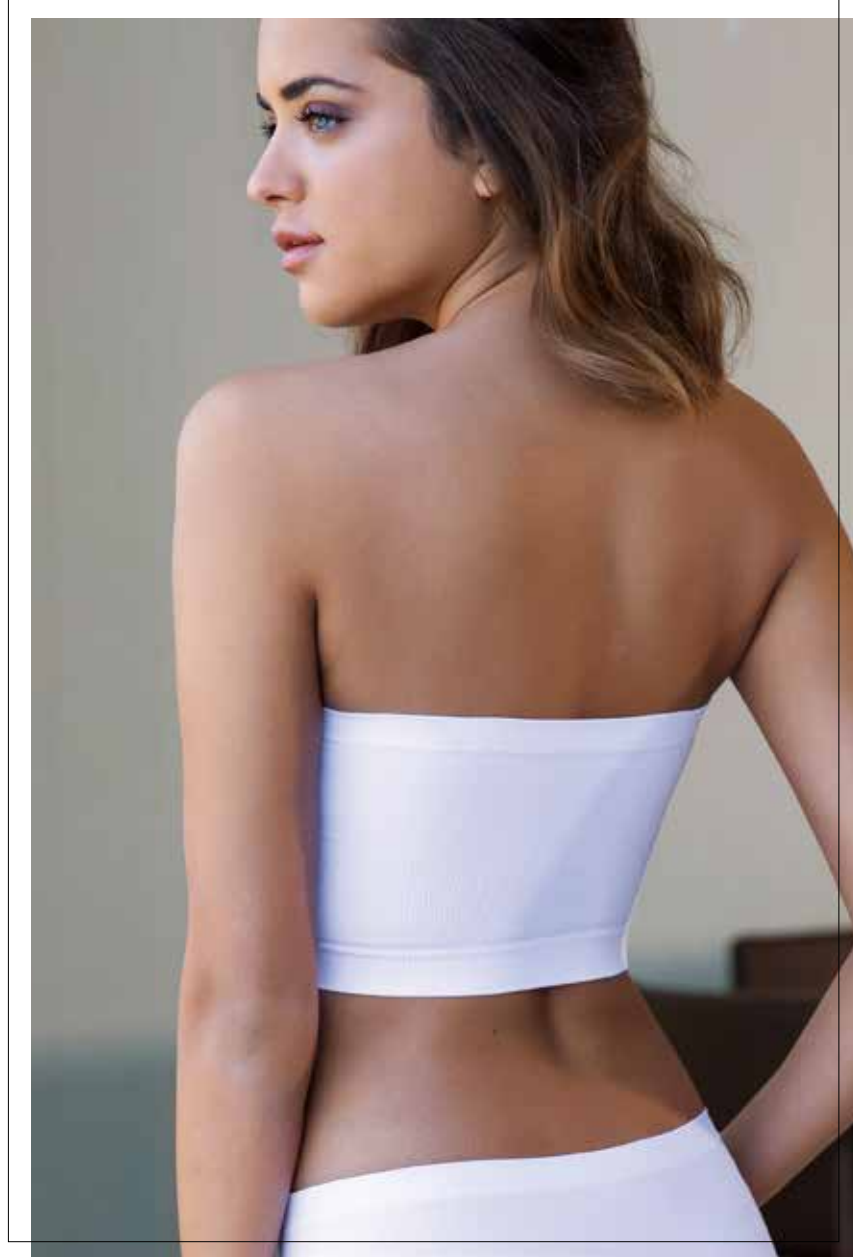

**Yeniinci**  
UNDERWEAR

BODRUM  
TURKEY

SEAMFREE  
LINGERIE

com

fort

from

insi

de

seam

less

TOP **S235** XS/S M/L L/XL  
white black skin  
beyaz siyah ten

**Yeni Inci**  
UNDERWEAR

TOP	<b>S221</b>	XS/S	M/L	L/XL
BOXER	<b>S21</b>	XS/S	M/L	L/XL
white		black		skin
beyaz		siyah		ten

time  
for  
re  
laxa  
tion