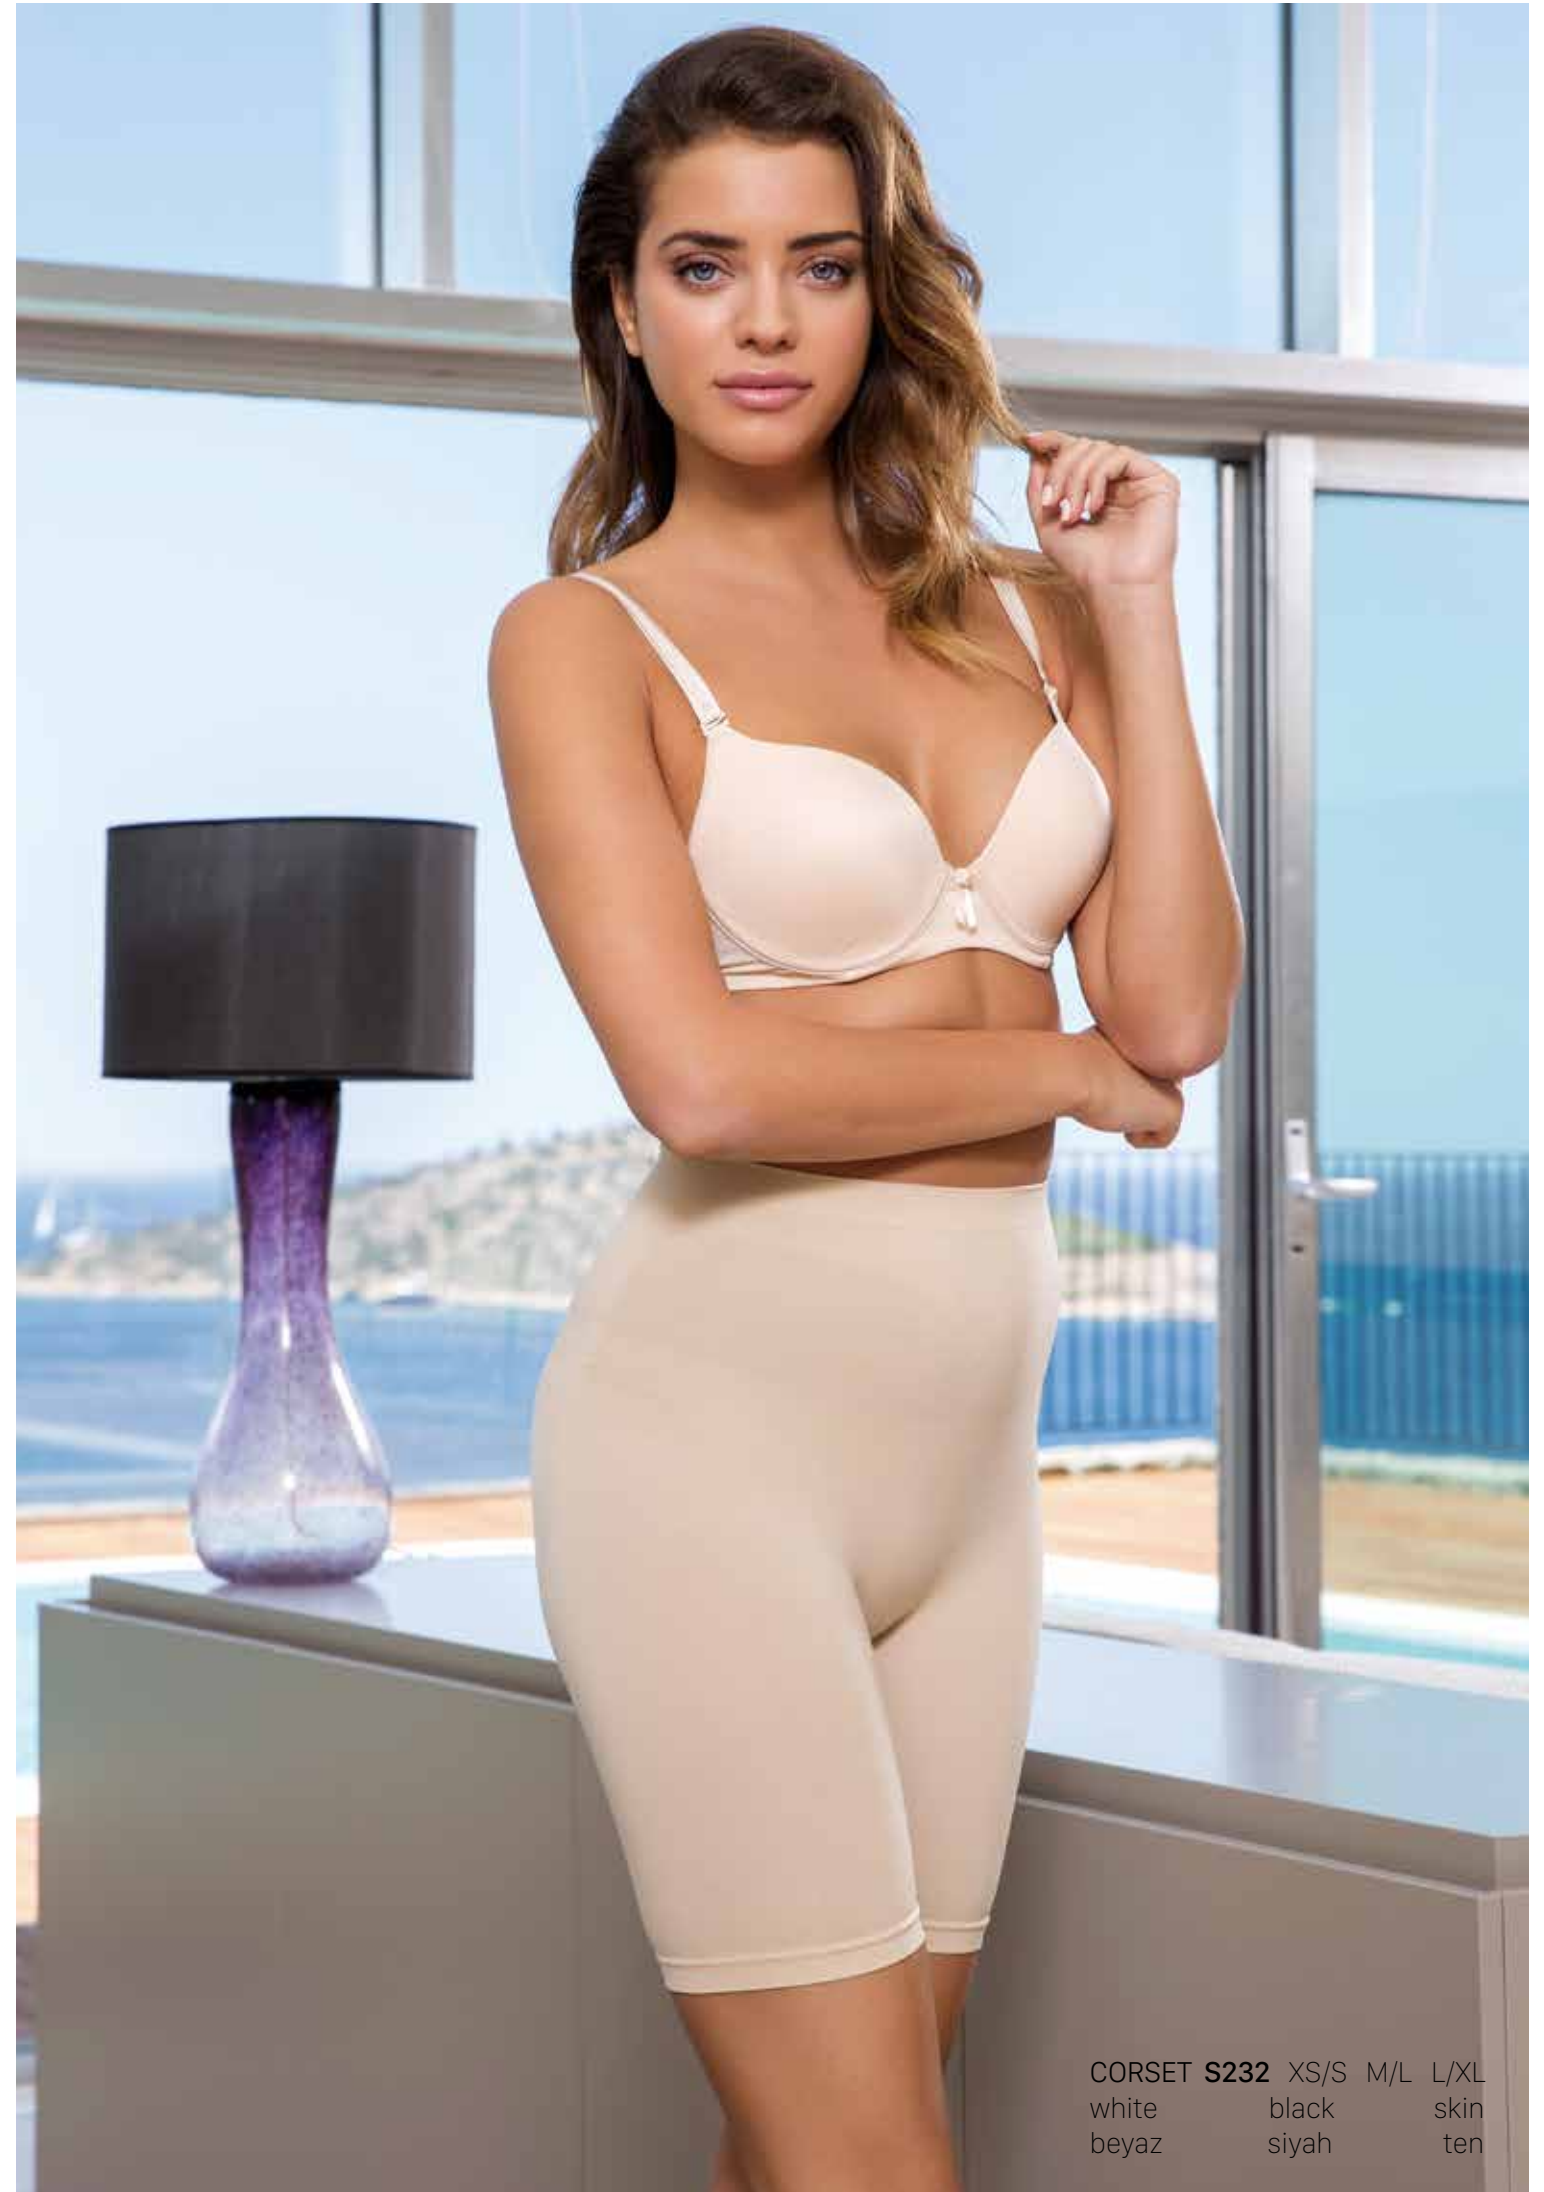

**Yeni Inci**  
UNDERWEAR

TOP **S226** XS/S M/L L/XL  
white black skin  
beyaz siyah ten

CORSET **S227**  
S/M M/L L/XL 2XL/3XL  
white black skin  
beyaz siyah ten

**Yeni Inci**  
UNDERWEAR

CORSET **S232** XS/S M/L L/XL  
white black skin  
beyaz siyah ten